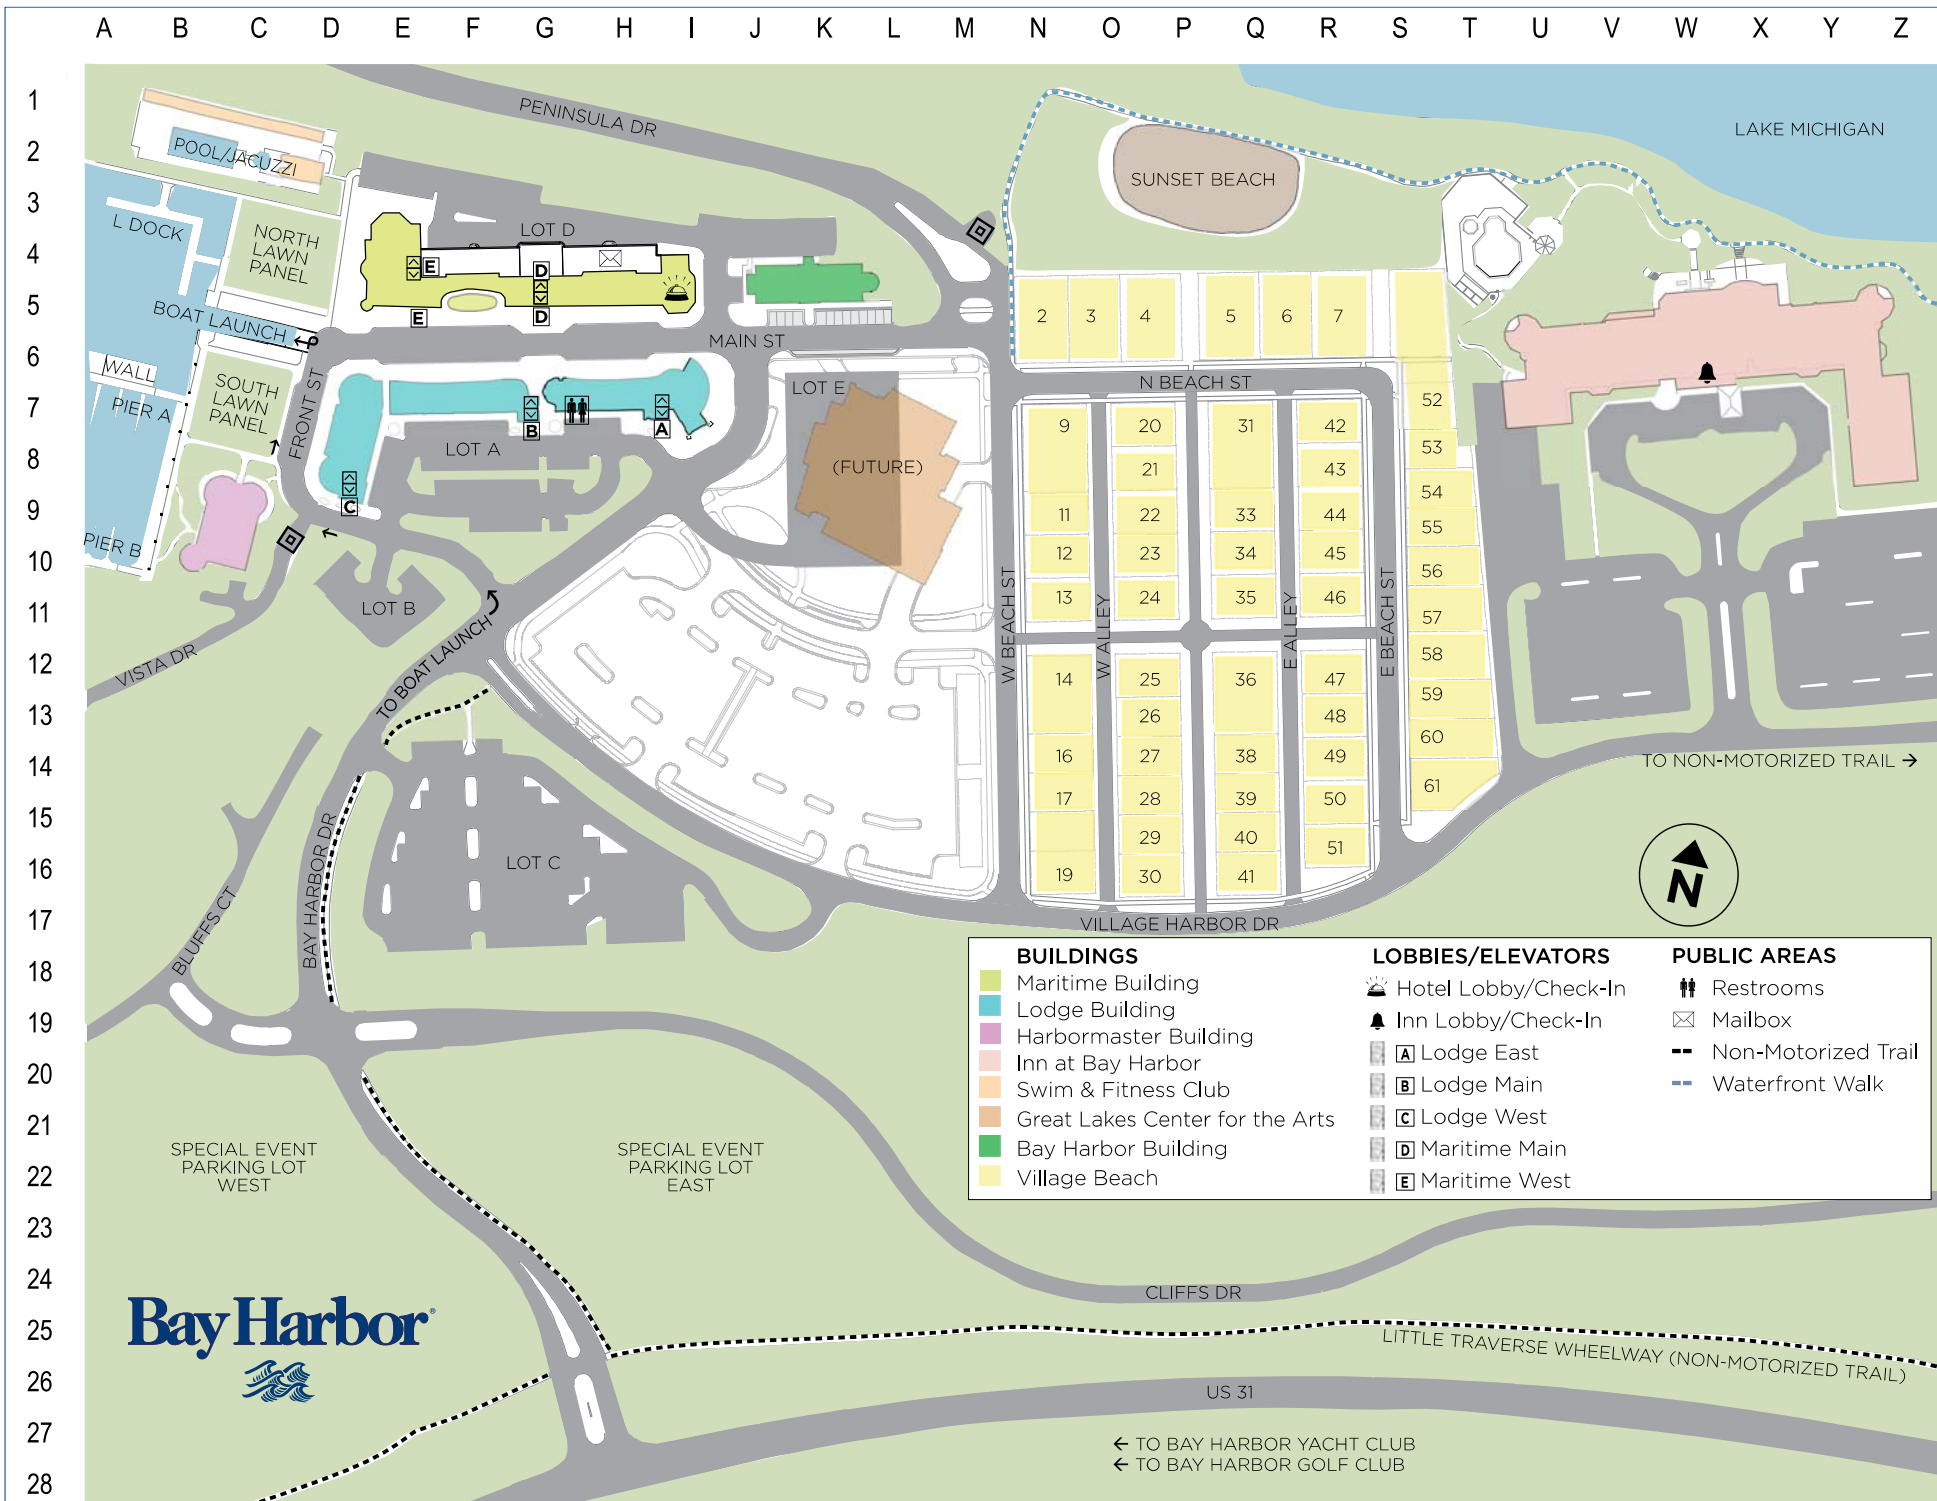

# VILLAGE MAP

**BUILDINGS**

- Maritime Building
- Lodge Building
- Harbormaster Building
- Inn at Bay Harbor
- Swim & Fitness Club
- Great Lakes Center for the Arts
- Bay Harbor Building
- Village Beach

**LOBBIES/ELEVATORS**

- Hotel Lobby/Check-In
- Inn Lobby/Check-In
- [A] Lobby East
- [B] Lobby Main
- [C] Lobby West
- [D] Maritime Main
- [E] Maritime West

**PUBLIC AREAS**

- Restrooms
- Mailbox
- Non-Motorized Trail
- Waterfront Walk

← TO BAY HARBOR YACHT CLUB  
 ← TO BAY HARBOR GOLF CLUB