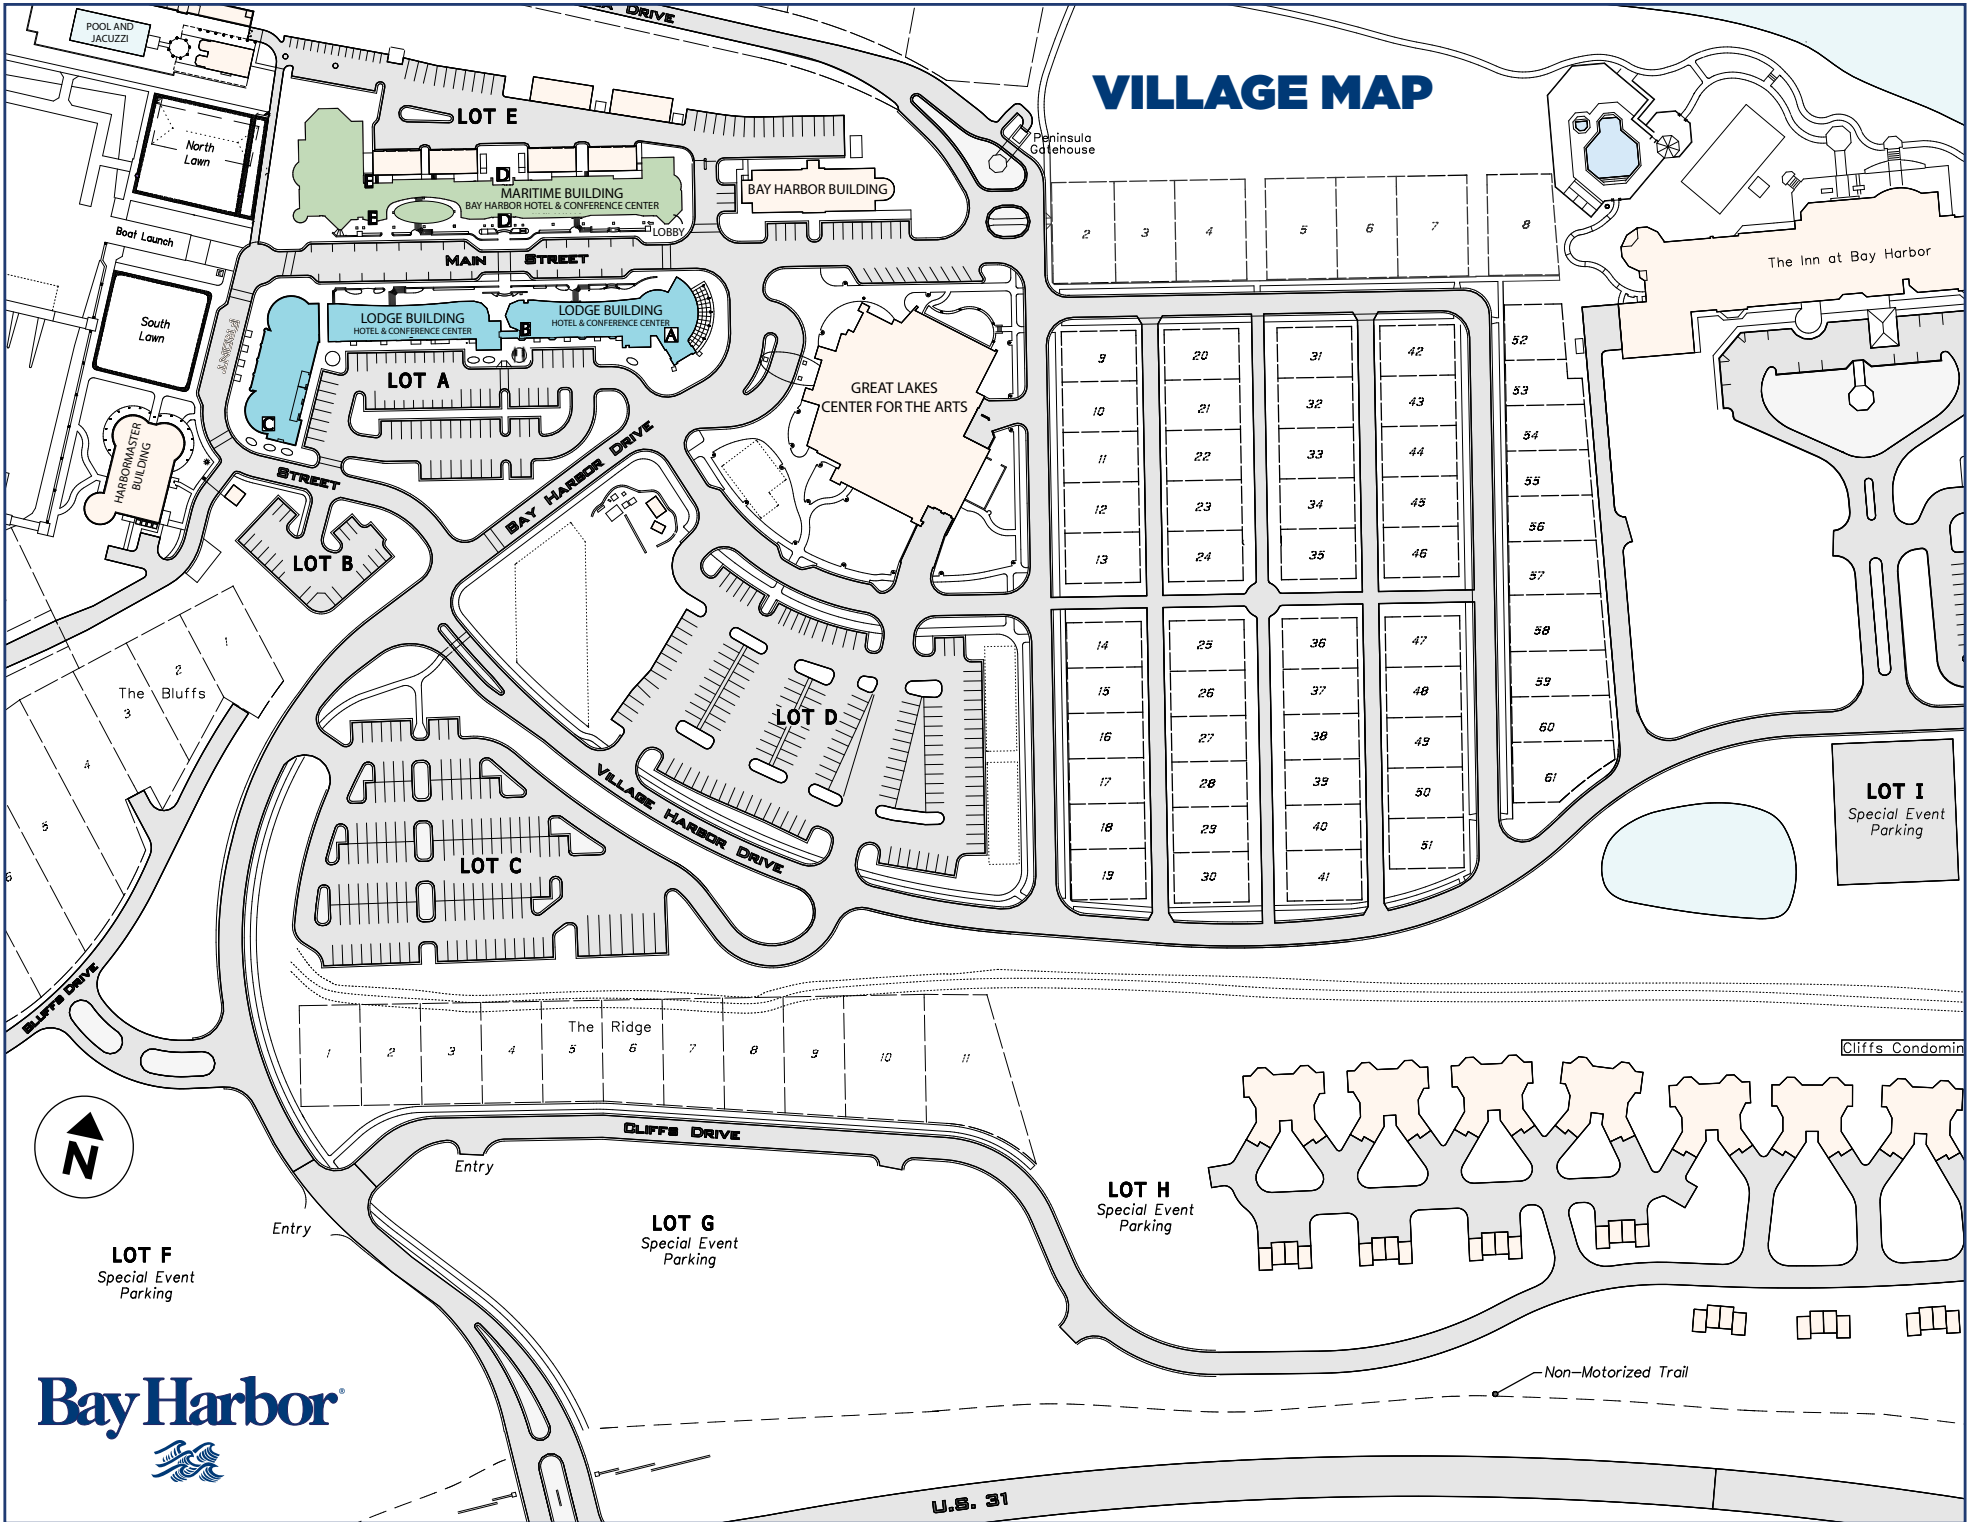

VILLAGE MAP

2	3	4	5	6	7	8
---	---	---	---	---	---	---

9	20	31	42
10	21	32	43
11	22	33	44
12	23	34	45
13	24	35	46

52
53
54
55
56
57
58
59
60
61

1	2	3	4	The Ridge	6	7	8	9	10	11
---	---	---	---	-----------	---	---	---	---	----	----

LOT F
Special Event
Parking

LOT G
Special Event
Parking

LOT H
Special Event
Parking

LOT I
Special Event
Parking

U.S. 31

Non-Motorized Trail

Cliffs Condomin

The Inn at Bay Harbor

GREAT LAKES
CENTER FOR THE ARTS

LOT A
LODGE BUILDING
HOTEL & CONFERENCE CENTER

LOT E
MARITIME BUILDING
BAY HARBOR HOTEL & CONFERENCE CENTER

LOT C

LOT B

LOT D

BAY HARBOR BUILDING

North Lawn

South Lawn

Boat Launch

HARBORMASTER BUILDING

Peninsula Gatehouse

MAIN STREET

STREET

BAY HARBOR DRIVE

VILLAGE HARBOR DRIVE